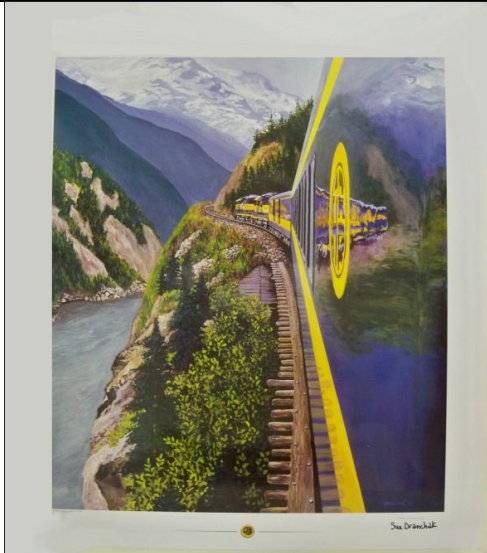

1987 Richard Rodriguez SW
S/N Print \$75.00 Sold Out

1988 Richard Rodriguez S/N Print
Framed 15in x 30 ½ in \$500 Sold Out

2003 Sue Dranchak SW S/N Print
\$250.00 Sold Out-

1987 Richard Rodriguez S/N Print
Framed \$500.00 Sold Out