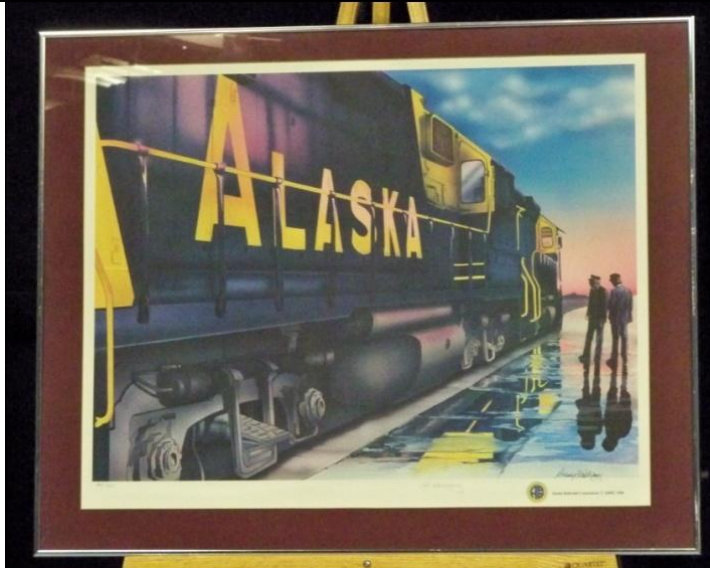

1987 Richard Rodriguez SW
S/N Print \$75.00 Sold Out

1988 Richard Rodriguez S/N Print
Framed 15in x 30 ½ in \$500 Sold Out

2003 Sue Dranchak SW S/N Print
\$250.00 Sold Out-

1987 Richard Rodriguez S/N Print
Framed \$500.00 Sold Out