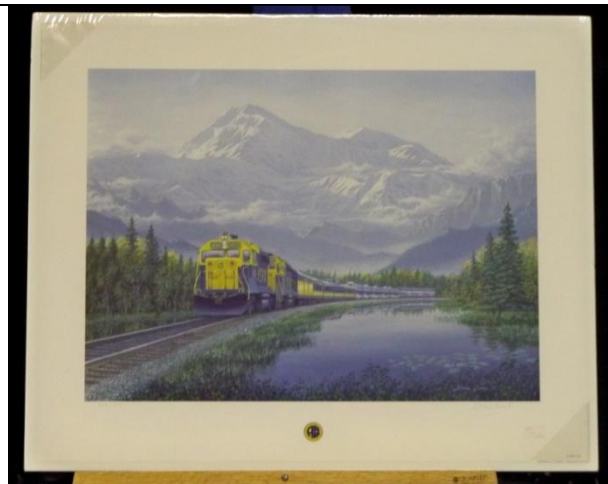

1997 Tom Stewart SW Poster
\$50

Alaska Railroad Print and Poster Collection from the Miller Family

Come by the KAKM Station at 3877 University Drive or Call 550-8432 or 550-8478 for more information

1991 Richard Rodriguez - S/N Framed
25in x 32in \$500 Framed Sold Out

1992 Armond Kirschbaum SW Poster
\$50.00 – Sold Out

1999 Don Kolstad S/N Print
\$55.00

1996 Shane Lamb SW S/N Print \$250

1981 H.I. Henthorn S/N Framed 25in x 32in \$192.00
ALSO one Shrinkwrapped \$50

1999 Don Kolstad SW Poster
\$30.00