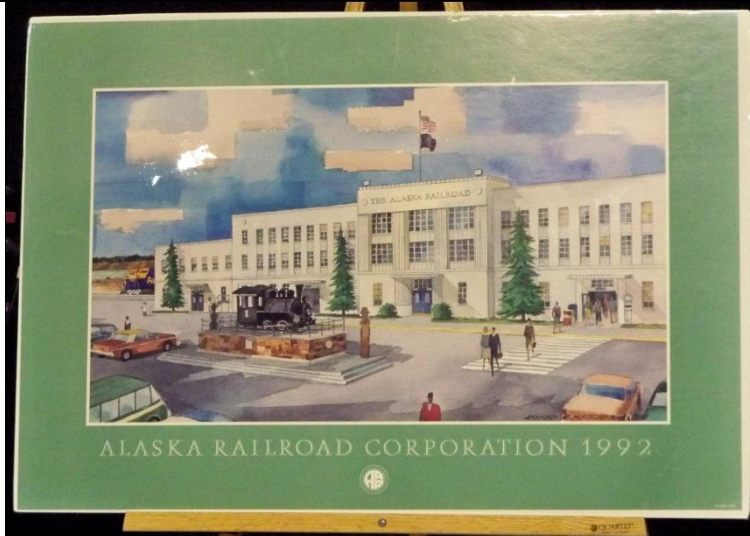

1997 Tom Stewart SW Poster
\$50

Alaska Railroad Print and Poster Collection from the Miller Family

Come by the KAKM Station at 3877 University Drive or Call 550-8432 or 550-8478 for more information

1991 Richard Rodriguez - S/N Framed
25in x 32in \$500 Framed Sold Out