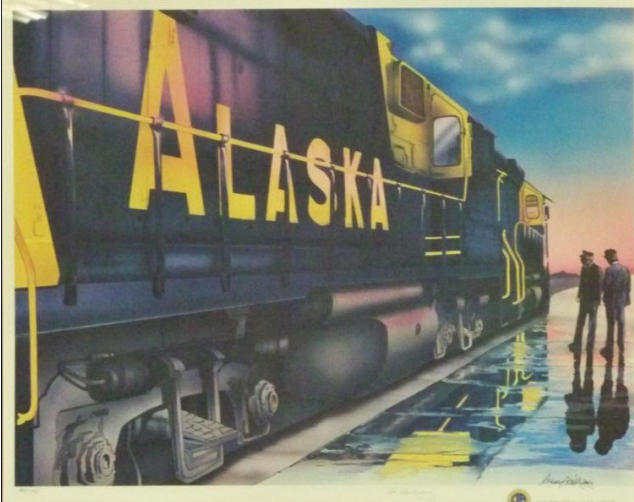

1987 Richard Rodriguez SW
S/N Print \$75.00 Sold Out

1988 Richard Rodriguez S/N Print
Framed 15in x 30 ½ in \$500 Sold Out

2003 Sue Dranchak SW S/N Print
\$250.00 Sold Out-

1987 Richard Rodriguez S/N Print
Framed \$500.00 Sold Out