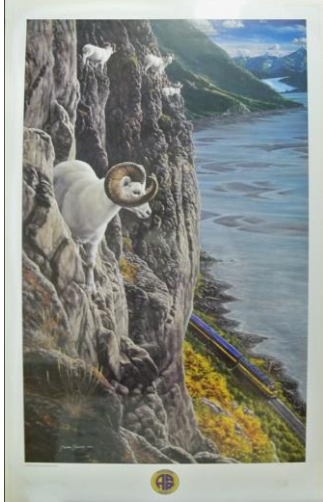

Alaska Railroad Print and Poster Collection from the Miller Family

Come by the KAKM Station at 3877 University Drive or Call 550-8432 or 550-8478 for more information

2001 James Havens SW S/N Print
$250.00 – Sold Out-