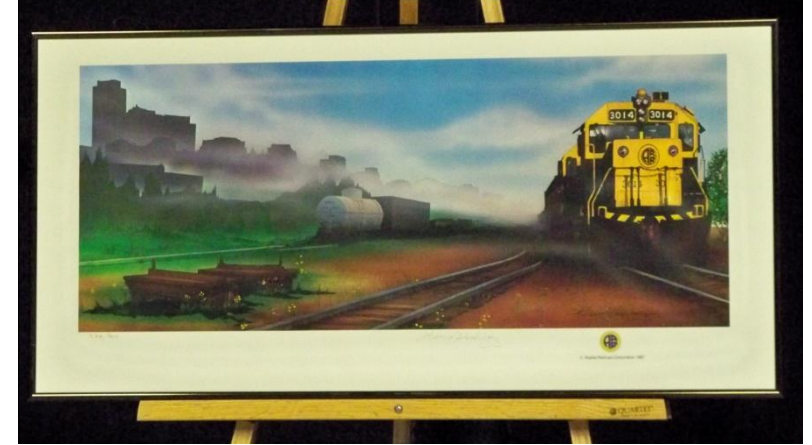

1987 Richard Rodriguez SW
S/N Print \$75.00 Sold Out

1988 Richard Rodriguez S/N Print
Framed 15in x 30 ½ in \$500 Sold Out

2003 Sue Dranchak SW S/N Print
\$250.00 Sold Out-

1987 Richard Rodriguez S/N Print
Framed \$500.00 Sold Out