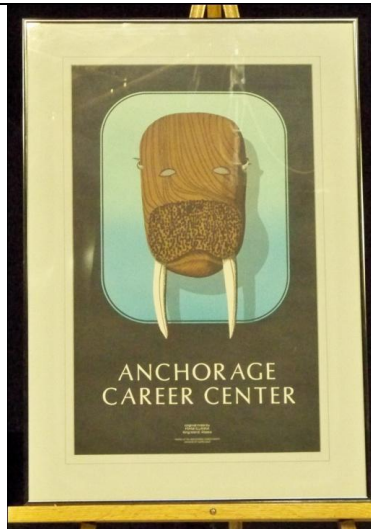

1992 Armond Kirschbaum SW Poster
\$50.00 – Sold Out

1999 Don Kolstad S/N Print
\$55.00

1996 Shane Lamb SW S/N Print \$250

1981 H.I. Henthorn S/N Framed 25in x 32in \$192.00
ALSO one Shrinkwrapped \$50

1999 Don Kolstad SW Poster
\$30.00

Alaska Railroad Print and Poster Collection from the Miller Family

Come by the KAKM Station at 3877 University Drive or Call 550-8432 or 550-8478 for more information

Page 3

2000 Robert Silvers - Signed by Bill Sheffield & John Binkley
SW - \$60.00

1990 Dan Miller SW Poster \$50.00 Sold Out

1998 Gary Mealor SW Signed Poster
\$50.00

Miscellaneous Posters

1983 Susan Ogle Framed Poster
Framed 14in x 22in \$192.00

1984 Susan Ogle Design Poster
Framed 18in x 26in \$192.00