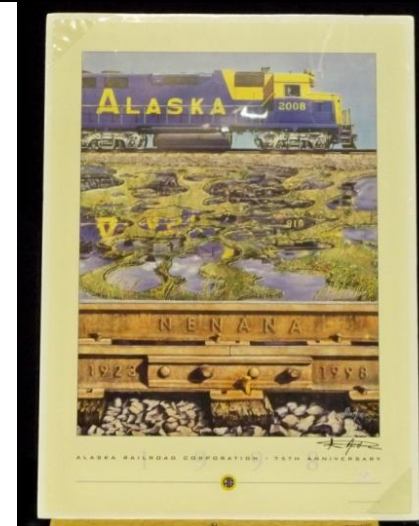

1992 Armond Kirschbaum SW Poster
\$50.00 – Sold Out

1999 Don Kolstad S/N Print
\$55.00

1996 Shane Lamb SW S/N Print \$250

1981 H.I. Henthorn S/N Framed 25in x 32in \$192.00
ALSO one Shrinkwrapped \$50

1999 Don Kolstad SW Poster
\$30.00

Alaska Railroad Print and Poster Collection from the Miller Family

Come by the KAKM Station at 3877 University Drive or Call 550-8432 or 550-8478 for more information

Page 3

2000 Robert Silvers - Signed by Bill Sheffield & John Binkley
SW - \$60.00

1990 Dan Miller SW Poster \$50.00 Sold Out

1998 Gary Mealor SW Signed Poster
\$50.00

Miscellaneous Posters

1983 Susan Ogle Framed Poster
Framed 14in x 22in \$192.00

1984 Susan Ogle Design Poster
Framed 18in x 26in \$192.00