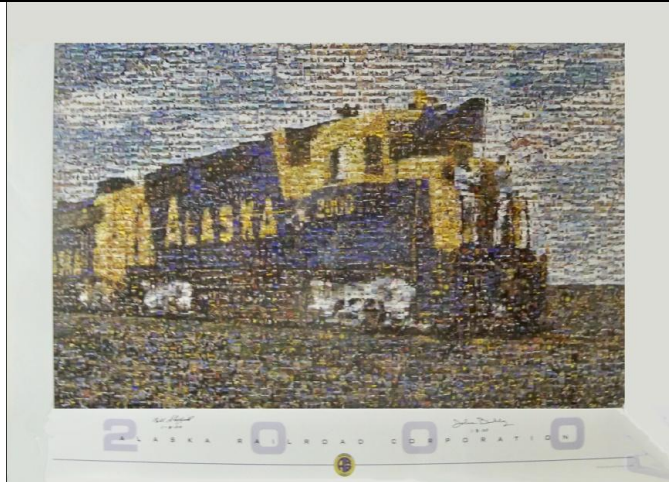

Alaska Railroad Print and Poster Collection from the Miller Family

Come by the KAKM Station at 3877 University Drive or Call 550-8432 or 550-8478 for more information

Page 3

2000 Robert Silvers - Signed by Bill Sheffield & John Binkley
SW - $60.00