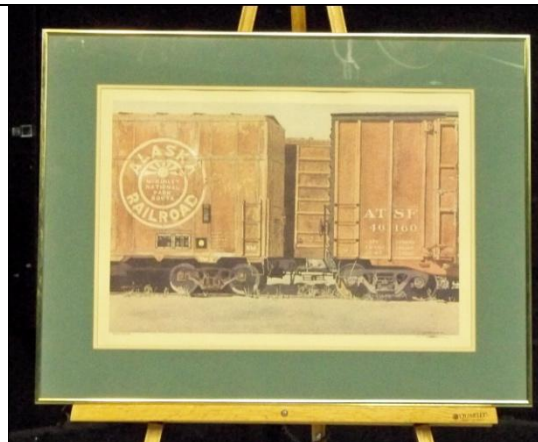

1997 Tom Stewart SW Poster
\$50

Alaska Railroad Print and Poster Collection from the Miller Family

Come by the KAKM Station at 3877 University Drive or Call 550-8432 or 550-8478 for more information

1991 Richard Rodriguez - S/N Framed
25in x 32in \$500 Framed Sold Out

1992 Armond Kirschbaum SW Poster
\$50.00 – Sold Out

1999 Don Kolstad S/N Print
\$55.00

1996 Shane Lamb SW S/N Print \$250

1981 H.I. Henthorn S/N Framed 25in x 32in \$192.00
ALSO one Shrinkwrapped \$50

1999 Don Kolstad SW Poster
\$30.00