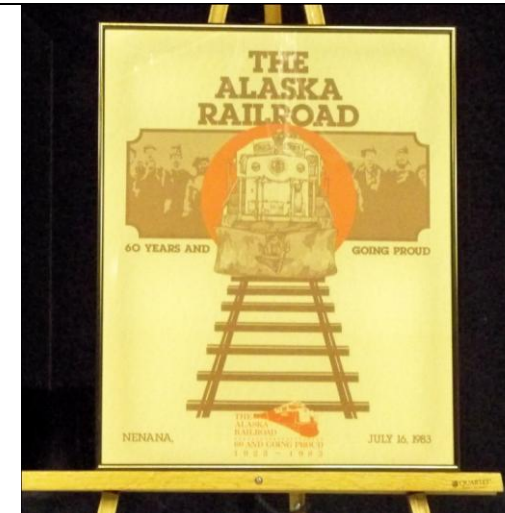

1990 Dan Miller SW Poster \$50.00 Sold Out

1998 Gary Mealor SW Signed Poster
\$50.00

Miscellaneous Posters

1983 Susan Ogle Framed Poster
Framed 14in x 22in \$192.00

1984 Susan Ogle Design Poster
Framed 18in x 26in \$192.00